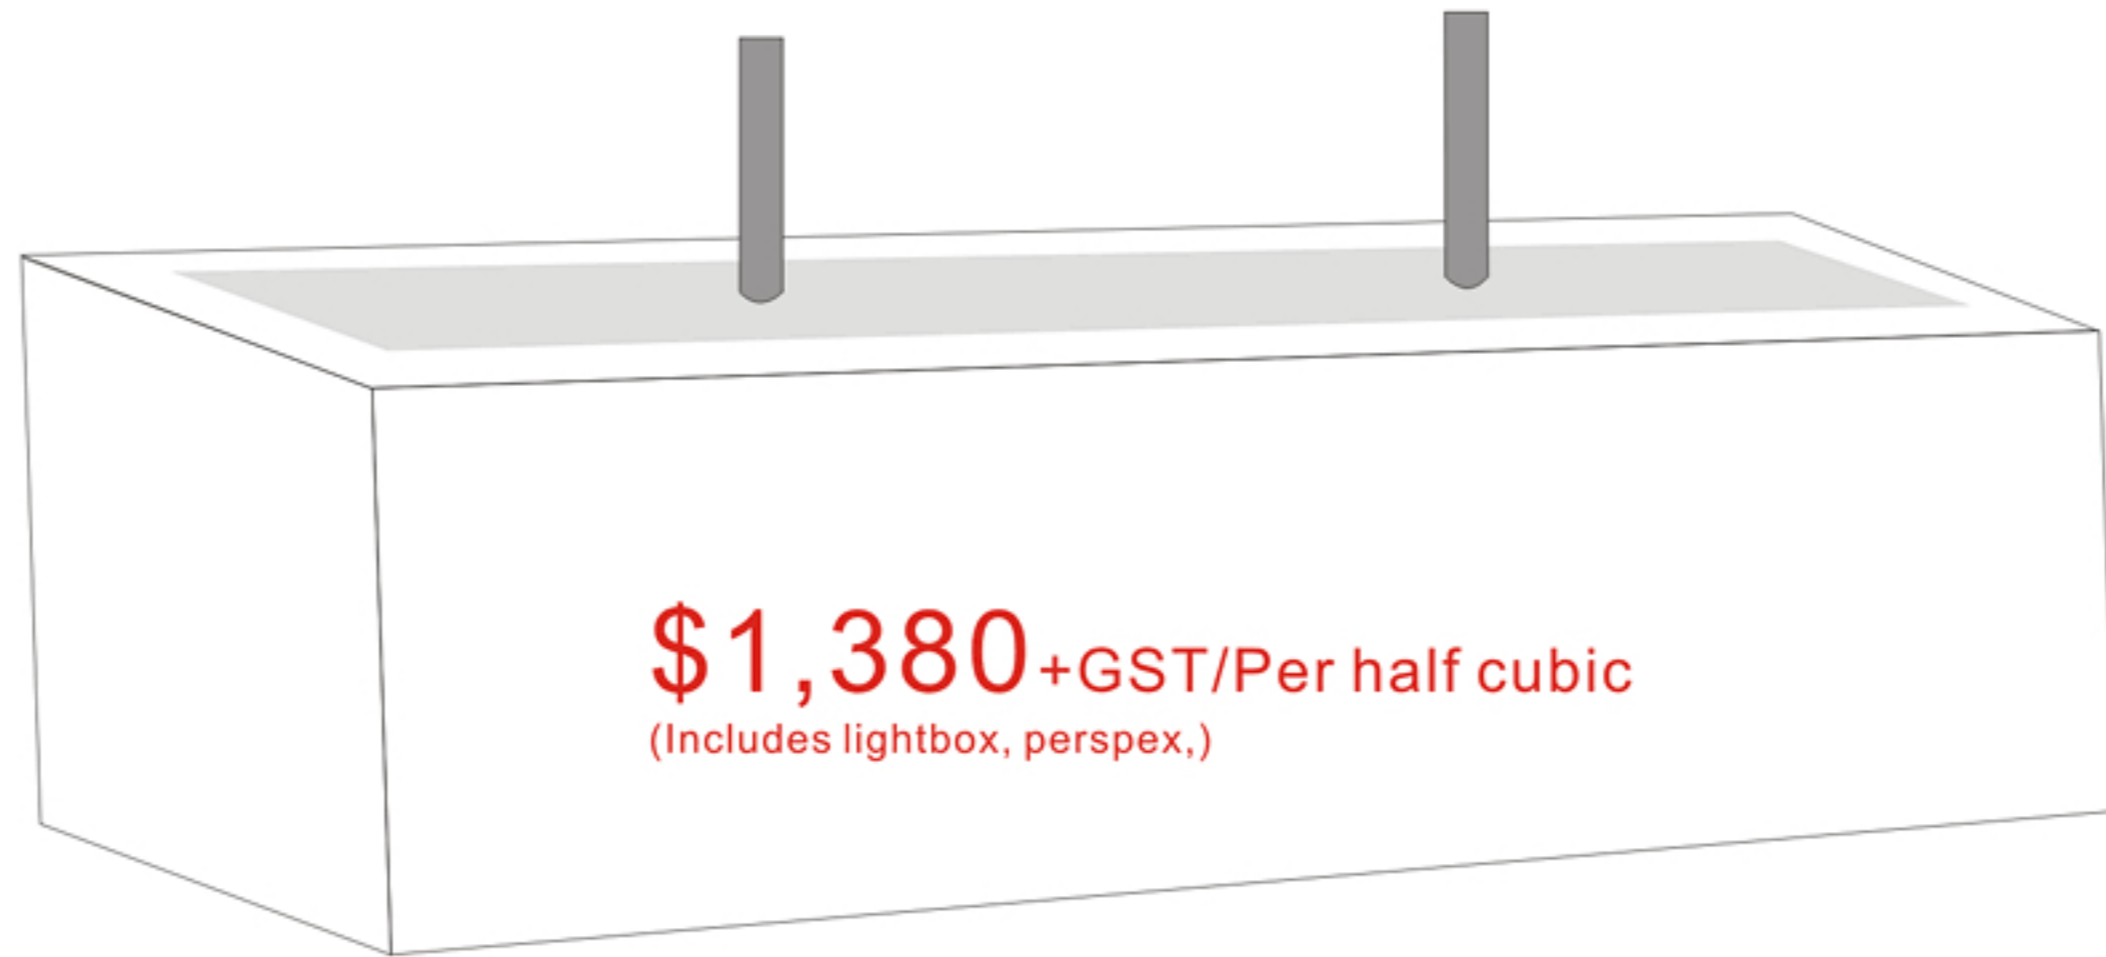

Different Style from Your Next Door

Curve-faced lightboxes

CURVE-FACED DOUBLE-SIDED UNDER AWNING LIGHTBOX
 SIZE: 450(H)X upto 2400(L)X150(D)
\$795+GST
 450X1400~2400X150
 (Includes lightbox, perspex, p/coat)

CURVE-FACED DOUBLE-SIDED FOOTPATH LIGHTBOX
 SIZE: 450(H)X upto 1400(L)X150(D)
\$504+GST
 450X600~1400X150
 (Includes lightbox, perspex, p/coat)

FLAT-FACED, ROUND EDGE SINGLE-SIDED LIGHTBOX
 SIZE: CUSTOMX83mm(D)
\$530+GST/Per M²
\$720+GST/Per M² ≤ 1 M²
 (Includes lightbox, perspex, p/coat)

CURVE-FACED, SINGLE-SIDED LIGHTBOX
 SIZE: CUSTOM
\$830+GST/Per M²
\$1100+GST/Per M² ≤ 1 M²
 (Includes lightbox, perspex, p/coat)

\$704+GST
 450X600~1400X150
 (Includes lightbox, perspex, p/coat)

Oval or circle lightboxes

Plz. Call

Acrylic frame cubic lightbox

Under awning slim-line lightbox

Slim-line super thin lightbox

Under Awning Lightbox Installation from \$350 +gst each