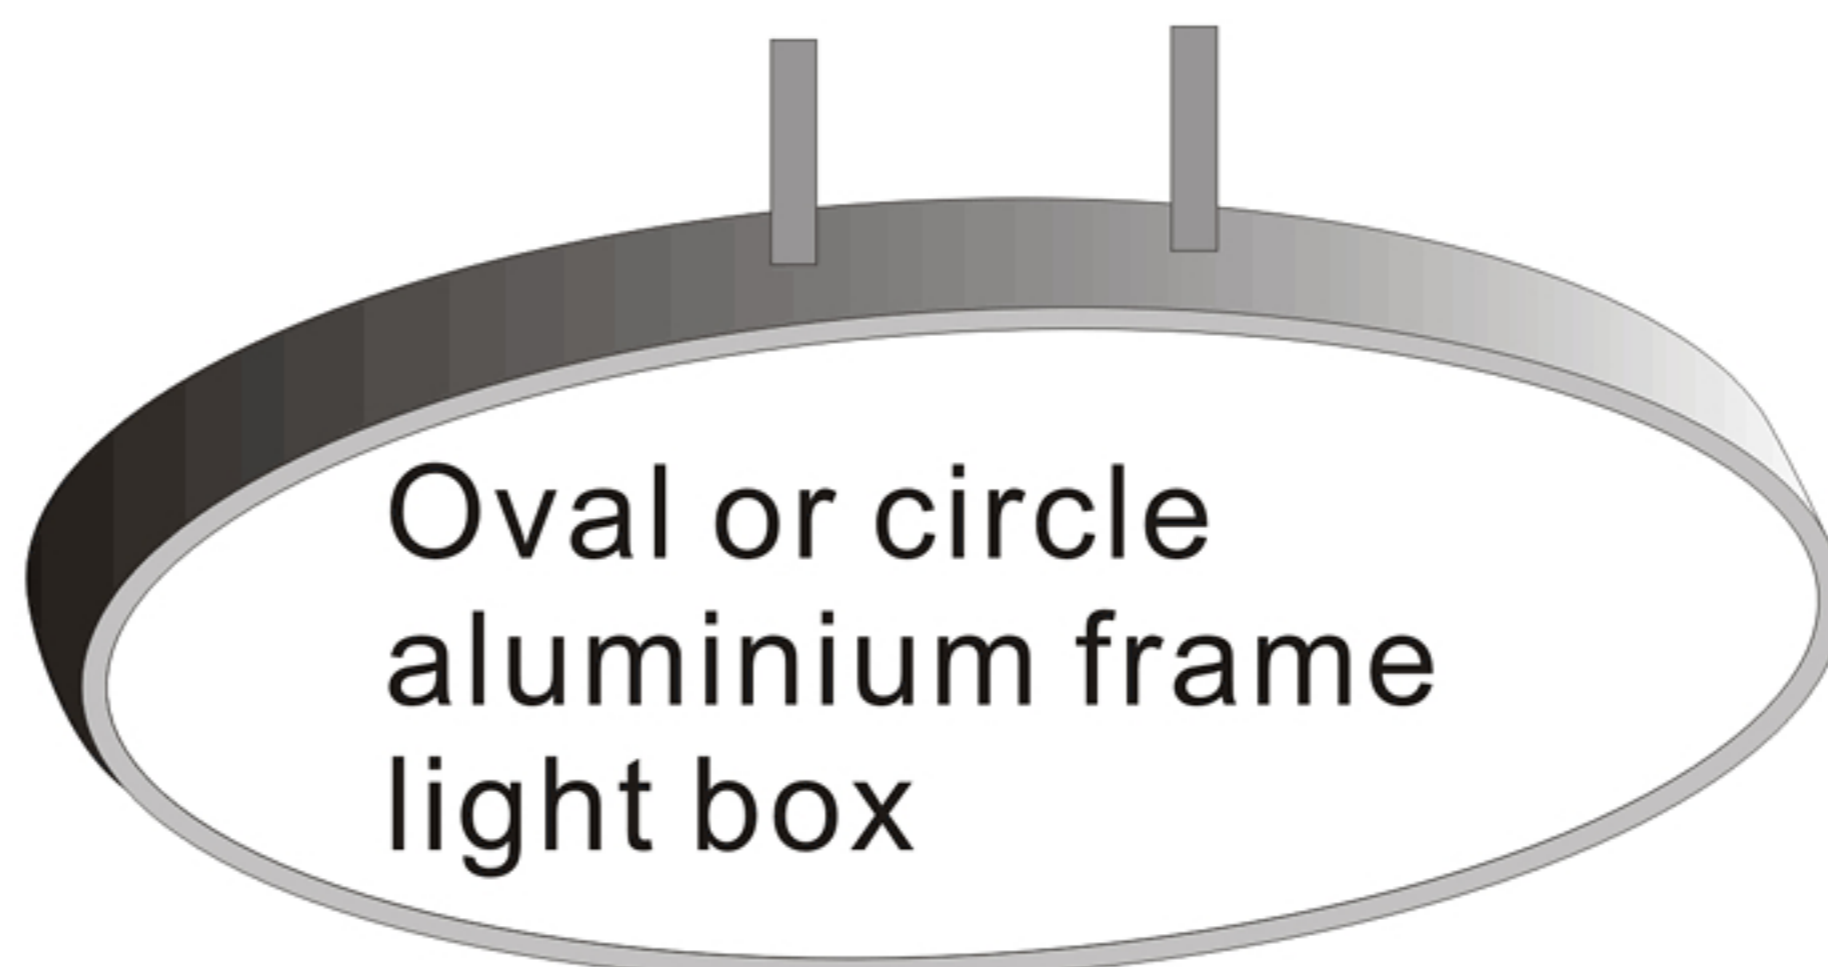

Different Style from Your Next Door

Curve-faced lightboxes

CURVE-FACED DOUBLE-SIDED UNDER AWNING LIGHTBOX
SIZE: 450(H)X upto 2400(L)X150(D)
$795+GST
450X1400~2400X150
(Includes lightbox, perspex, p/coat)

CURVE-FACED DOUBLE-SIDED FOOTPATH LIGHTBOX
SIZE: 450(H)X upto 1400(L)X150(D)
$504+GST
450X600~1400X150
(Includes lightbox, perspex, p/coat)

FLAT-FACED, ROUND EDGE SINGLE-SIDED LIGHTBOX
SIZE: CUSTOMX83mm(D)
$530+GST/Per M²
$720+GST/Per M² ≤ 1 M²
(Includes lightbox, perspex, p/coat)

CURVE-FACED, SINGLE-SIDED LIGHTBOX
SIZE: CUSTOM
$830+GST/Per M²
$1100+GST/Per M² ≤ 1 M²
(Includes lightbox, perspex, p/coat)

$704+GST
450X600~1400X150
(Includes lightbox, perspex, p/coat)

Oval or circle lightboxes

Plz. Call